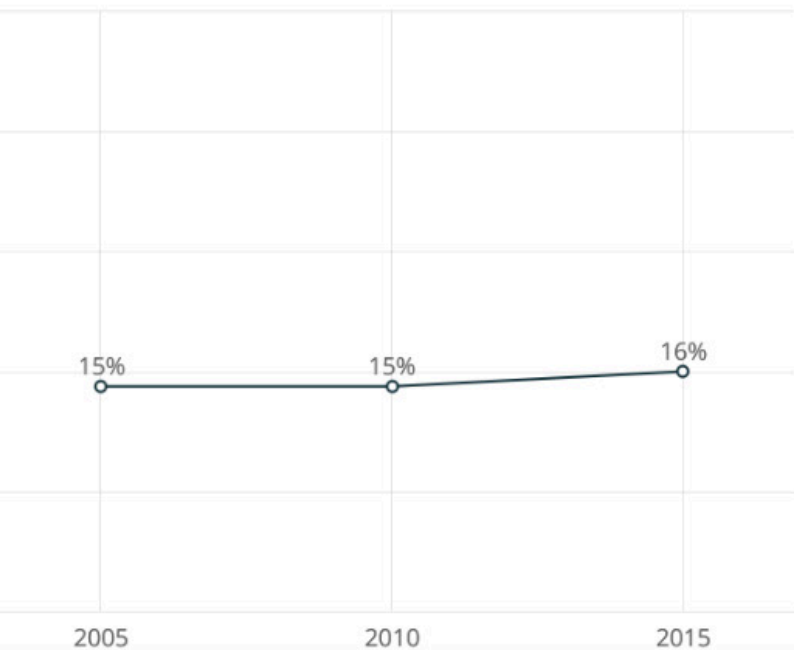

Changchun - 45/100

● Medium

Comparison to 40-City Average Across Key Criteria

Long-term Migrants as % of Total Population

All Rankings and Scores