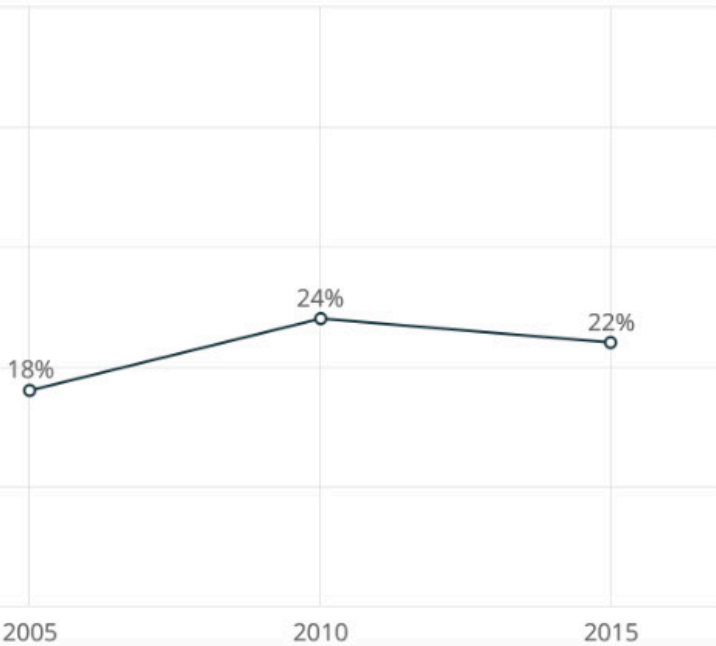

Dalian - 47/100

● Medium

Comparison to 40-City Average Across Key Criteria

Long-term Migrants as % of Total Population

All Rankings and Scores