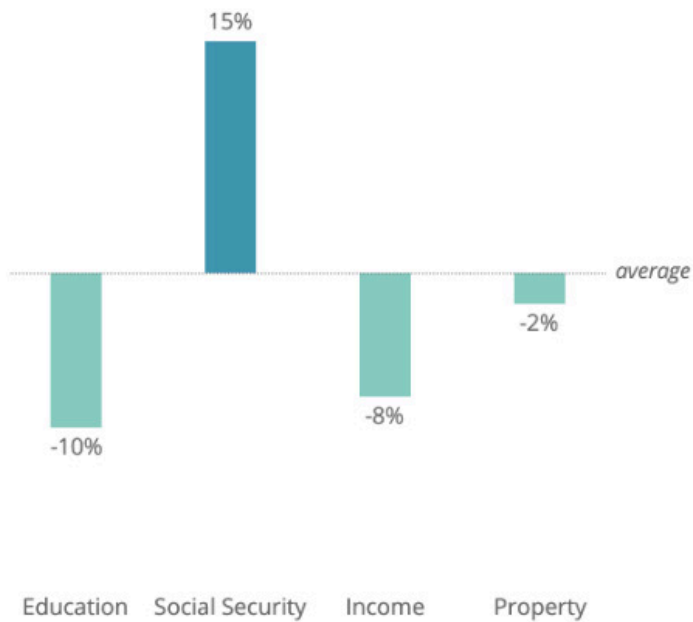

Jinan - 48/100

● Easy

Comparison to 40-City Average Across Key Criteria

Long-term Migrants as % of Total Population

All Rankings and Scores