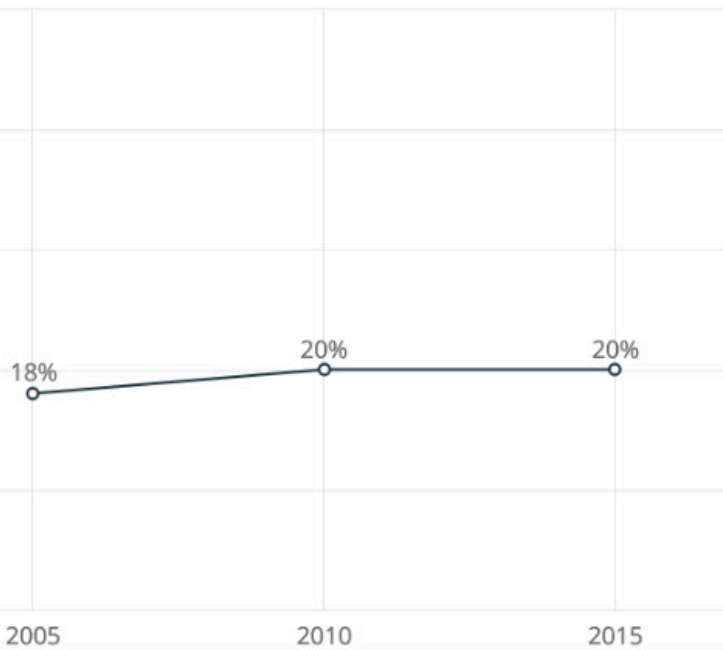

Jinan - 48/100

● Easy

Comparison to 40-City Average Across Key Criteria

Long-term Migrants as % of Total Population

All Rankings and Scores