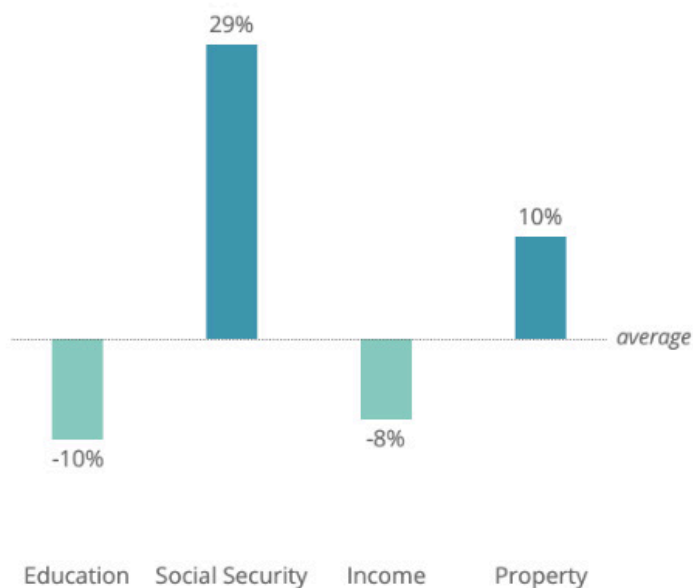

Wuxi - 41/100

● Medium

Comparison to 40-City Average Across Key Criteria

Long-term Migrants as % of Total Population

All Rankings and Scores