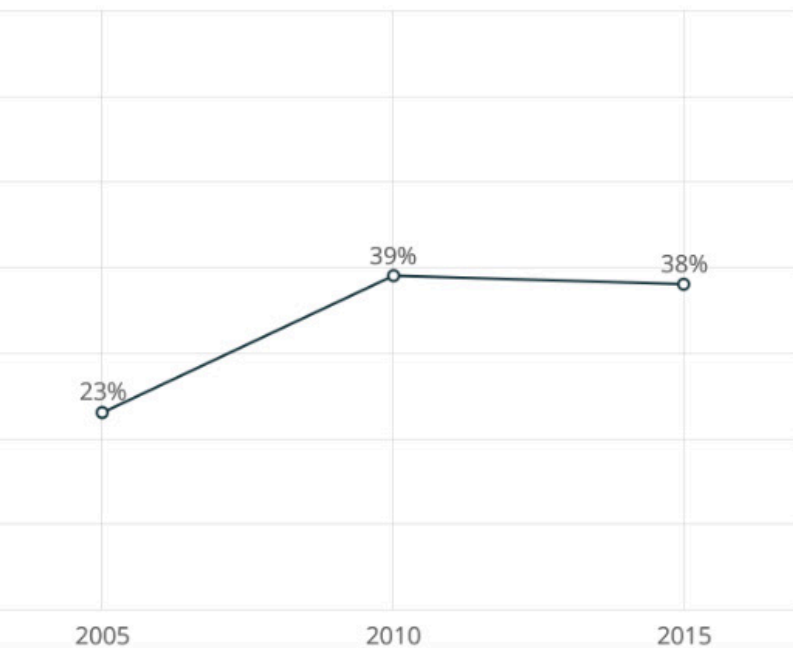

Wuxi - 41/100

● Medium

Comparison to 40-City Average Across Key Criteria

Long-term Migrants as % of Total Population

All Rankings and Scores